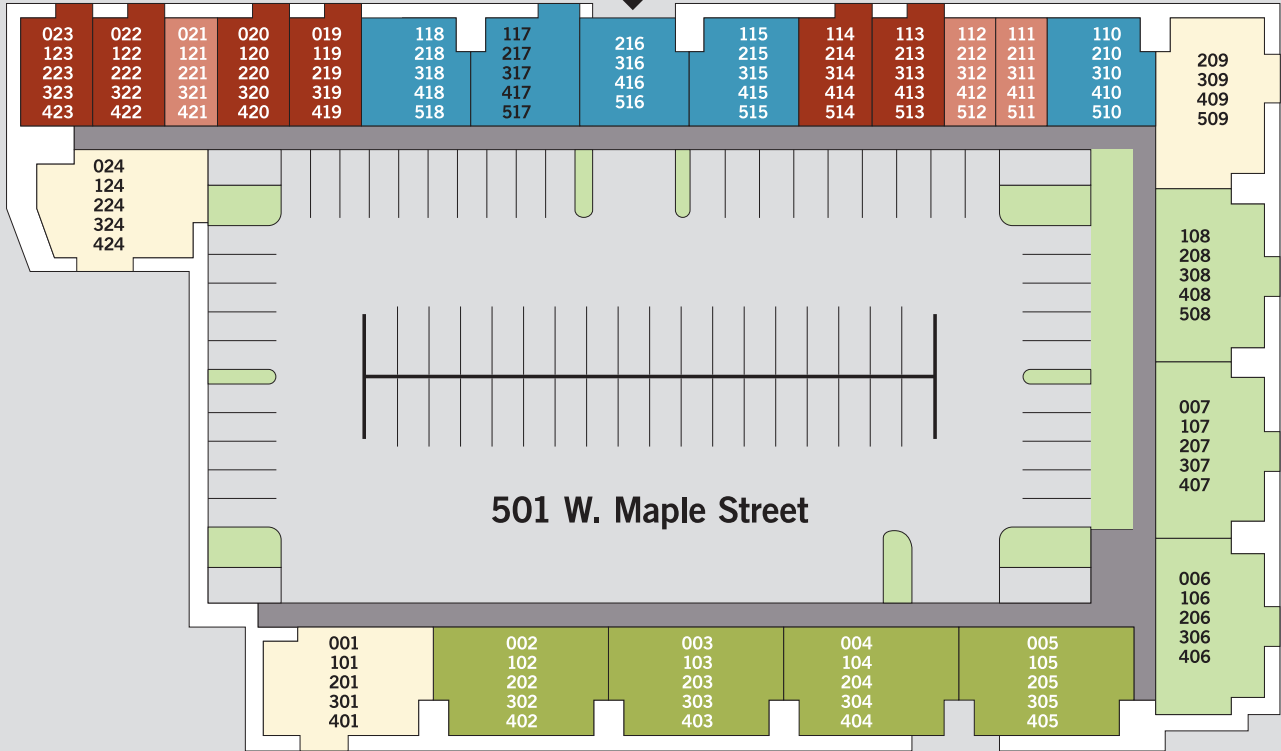

Maple Street

Maple Street Entrance

A GMH UNIVERSITY HOUSING COMMUNITY

413 N West Ave
Fayetteville, AR 72701

TheAcademyAtFrisco.com

479.935.8888

Lafayette Street

- Studio
- A1
- A2
- B1
- B2
- B3
- C1
- D1
- D2
- D3
- D4
- D5